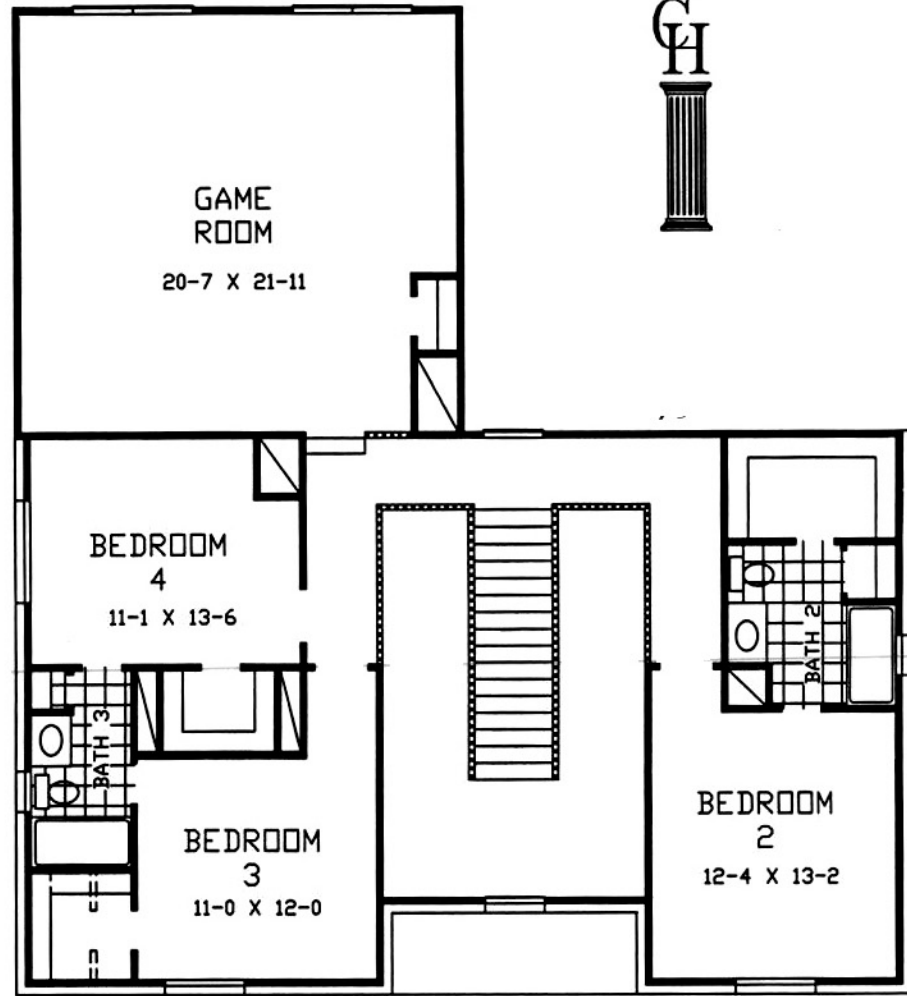

Cervelle Homes
Plan 141
3437 Sq.Ft

141 PLAN

3437 SQ.FT.

SECOND FLOOR
 8' CEILINGS