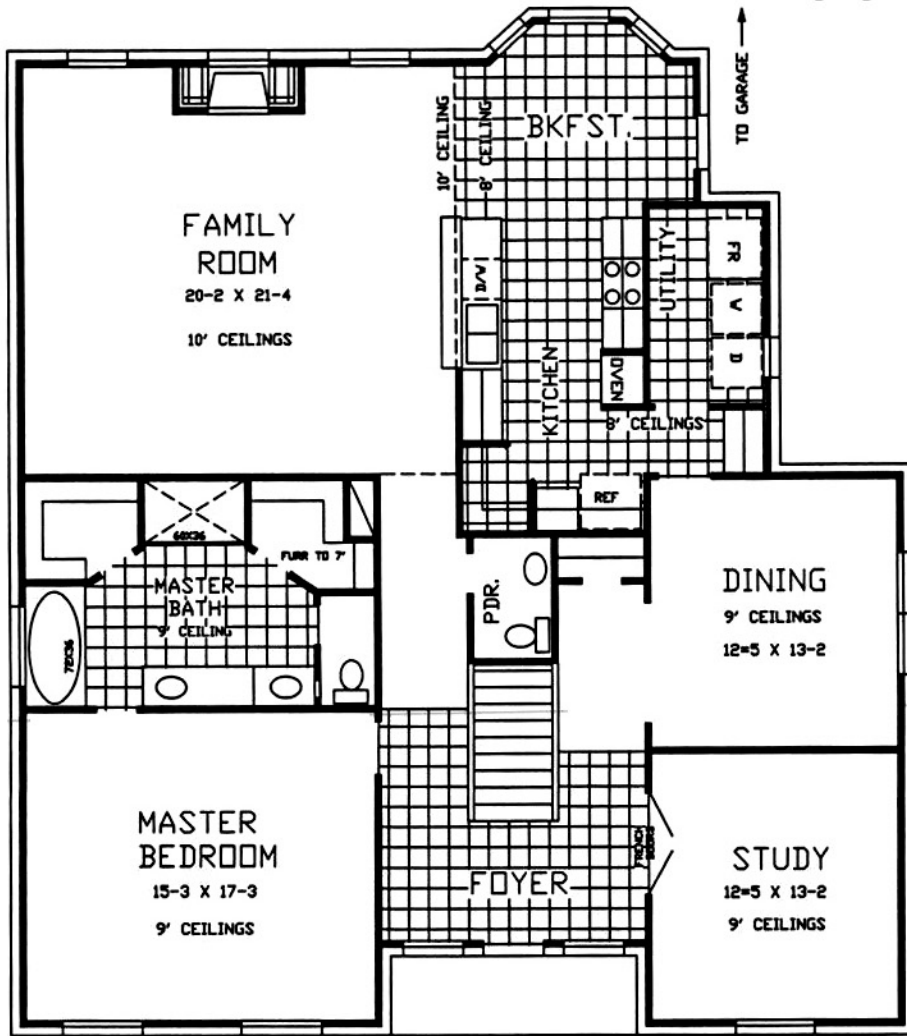

Cervelle Homes
Plan 141
3437 Sq.Ft

141 PLAN

3437 SQ.FT.

SECOND FLOOR
 8' CEILINGS