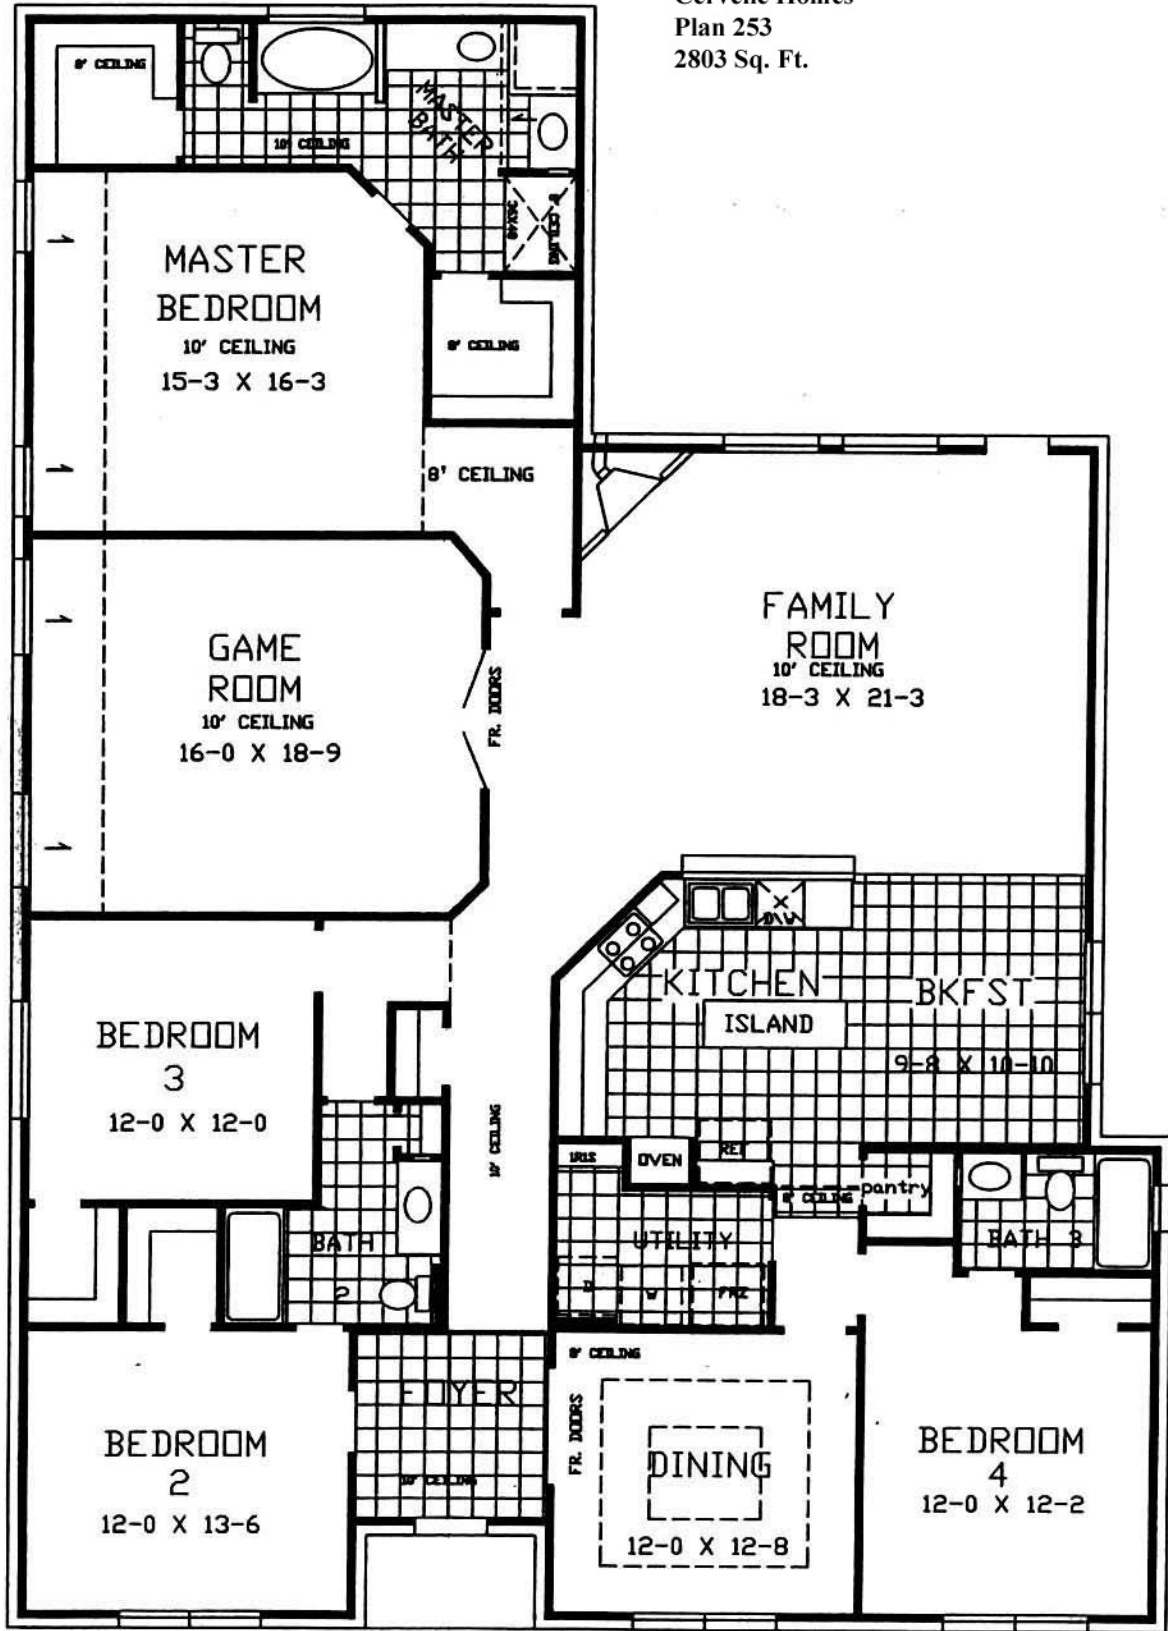

Cervelle Homes
Plan 253
2803 Sq. Ft.

253.5 PLAN
2803 SQ. FT.