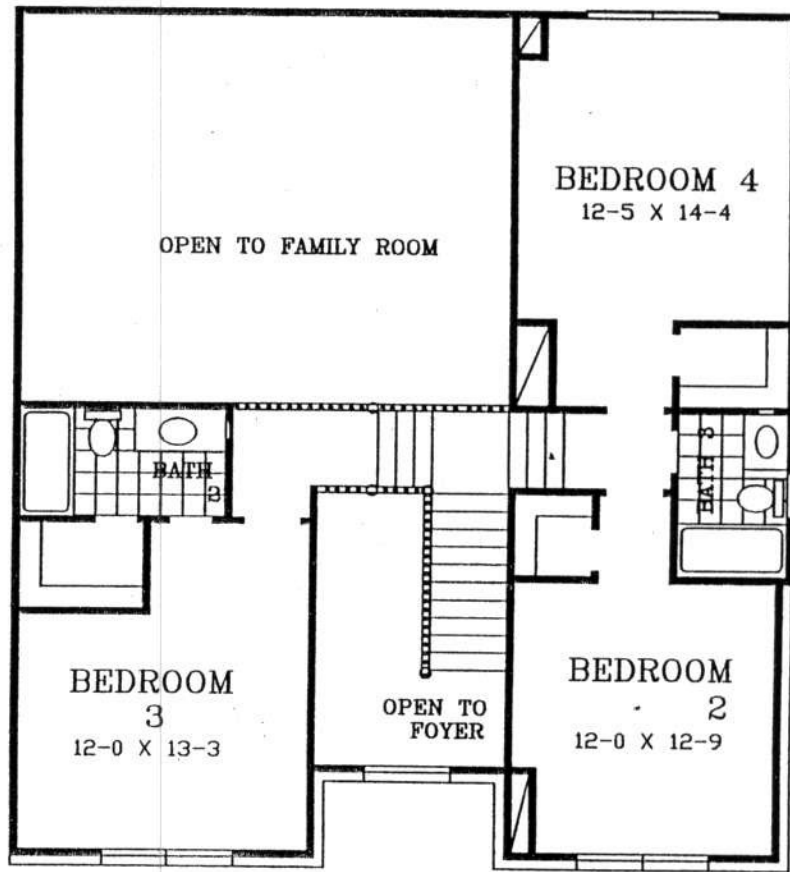

Cervelle Homes
Plan 266
2773 Sq. Ft.

SECOND FLOOR - 8' CEILINGS

266 PLAN