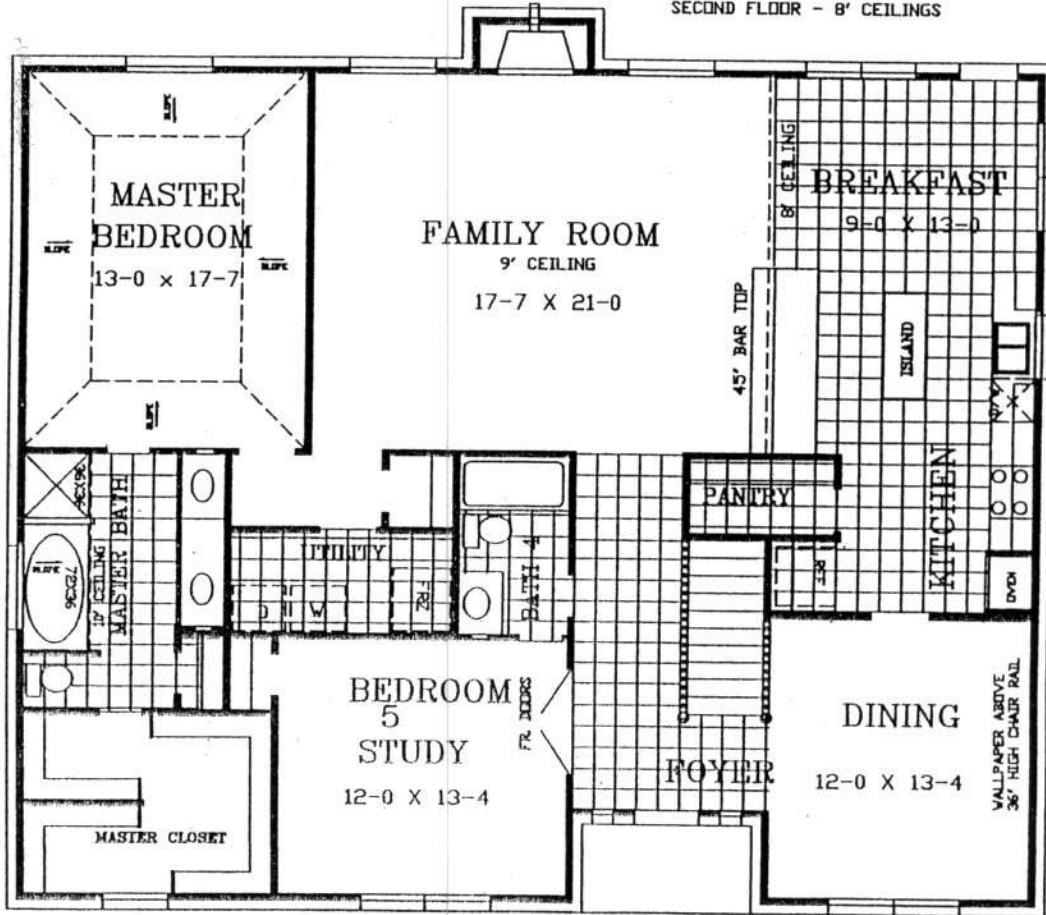

Cervelle Homes
Plan 266
2773 Sq. Ft.

SECOND FLOOR - 8' CEILINGS

266 PLAN