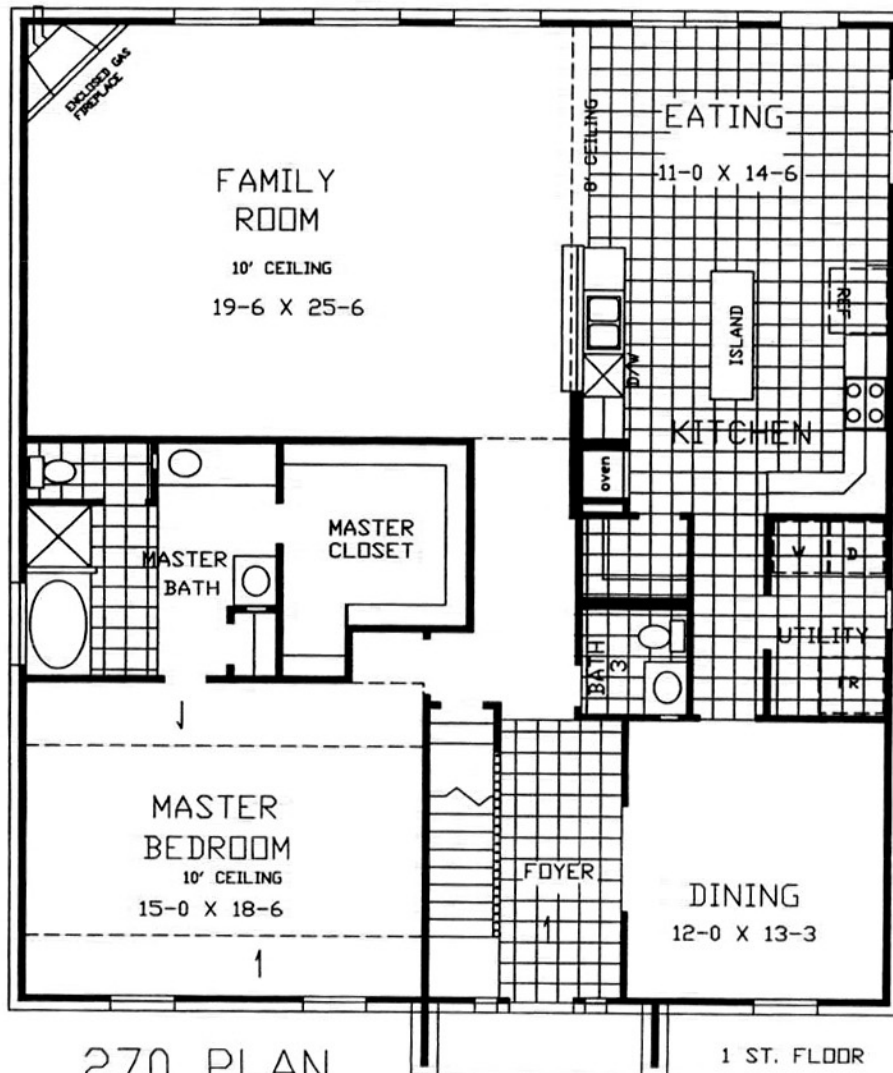

Cervelle Homes

Plan 270

2500 Sq. Ft.

270 PLAN

2500 SQ. FT.