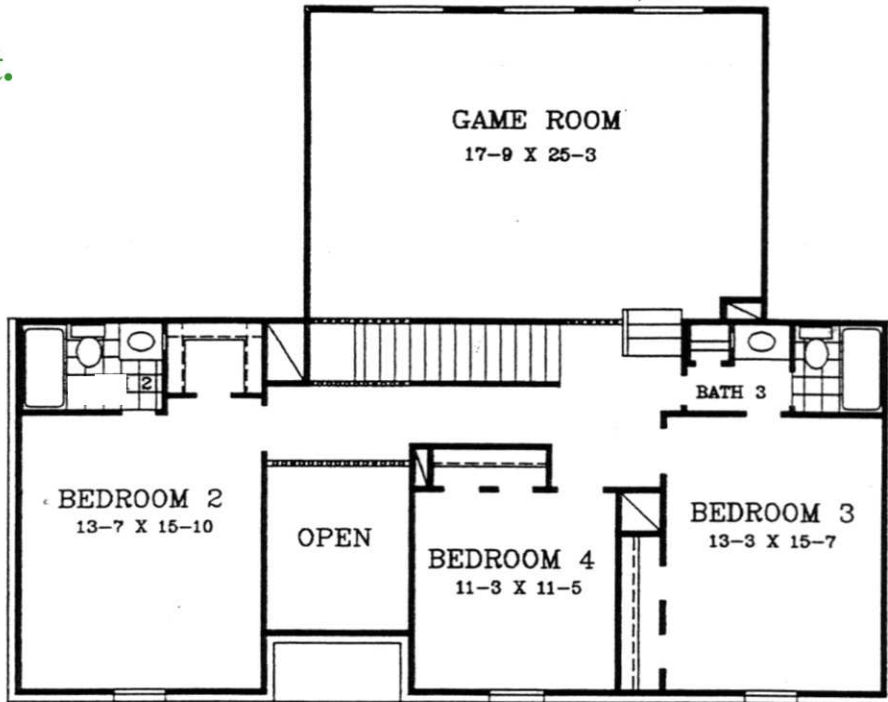

Cervelle Homes

Plan 303.8

3519 Sq. Ft.

DIAGRAM 1

SECOND FLOOR

FIRST FLOOR

303.8 PLAN
3519 SQ.FT.