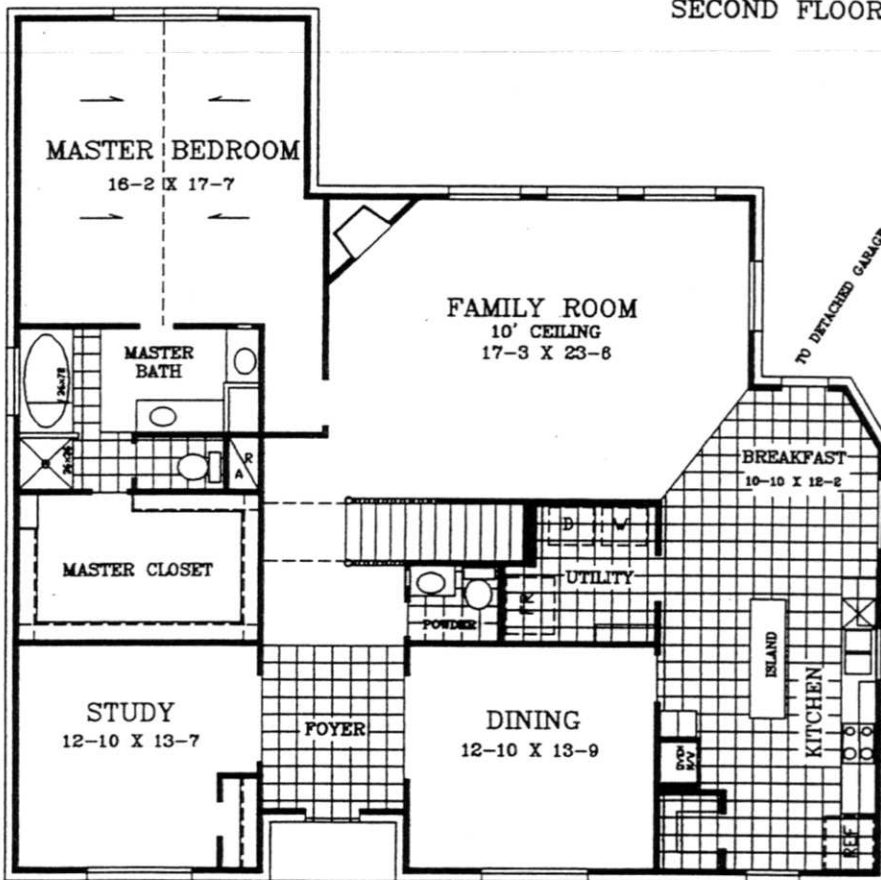

Cervelle Homes

Plan 303.8

3519 Sq. Ft.

DIAGRAM 1

SECOND FLOOR

FIRST FLOOR

303.8 PLAN
3519 SQ.FT.