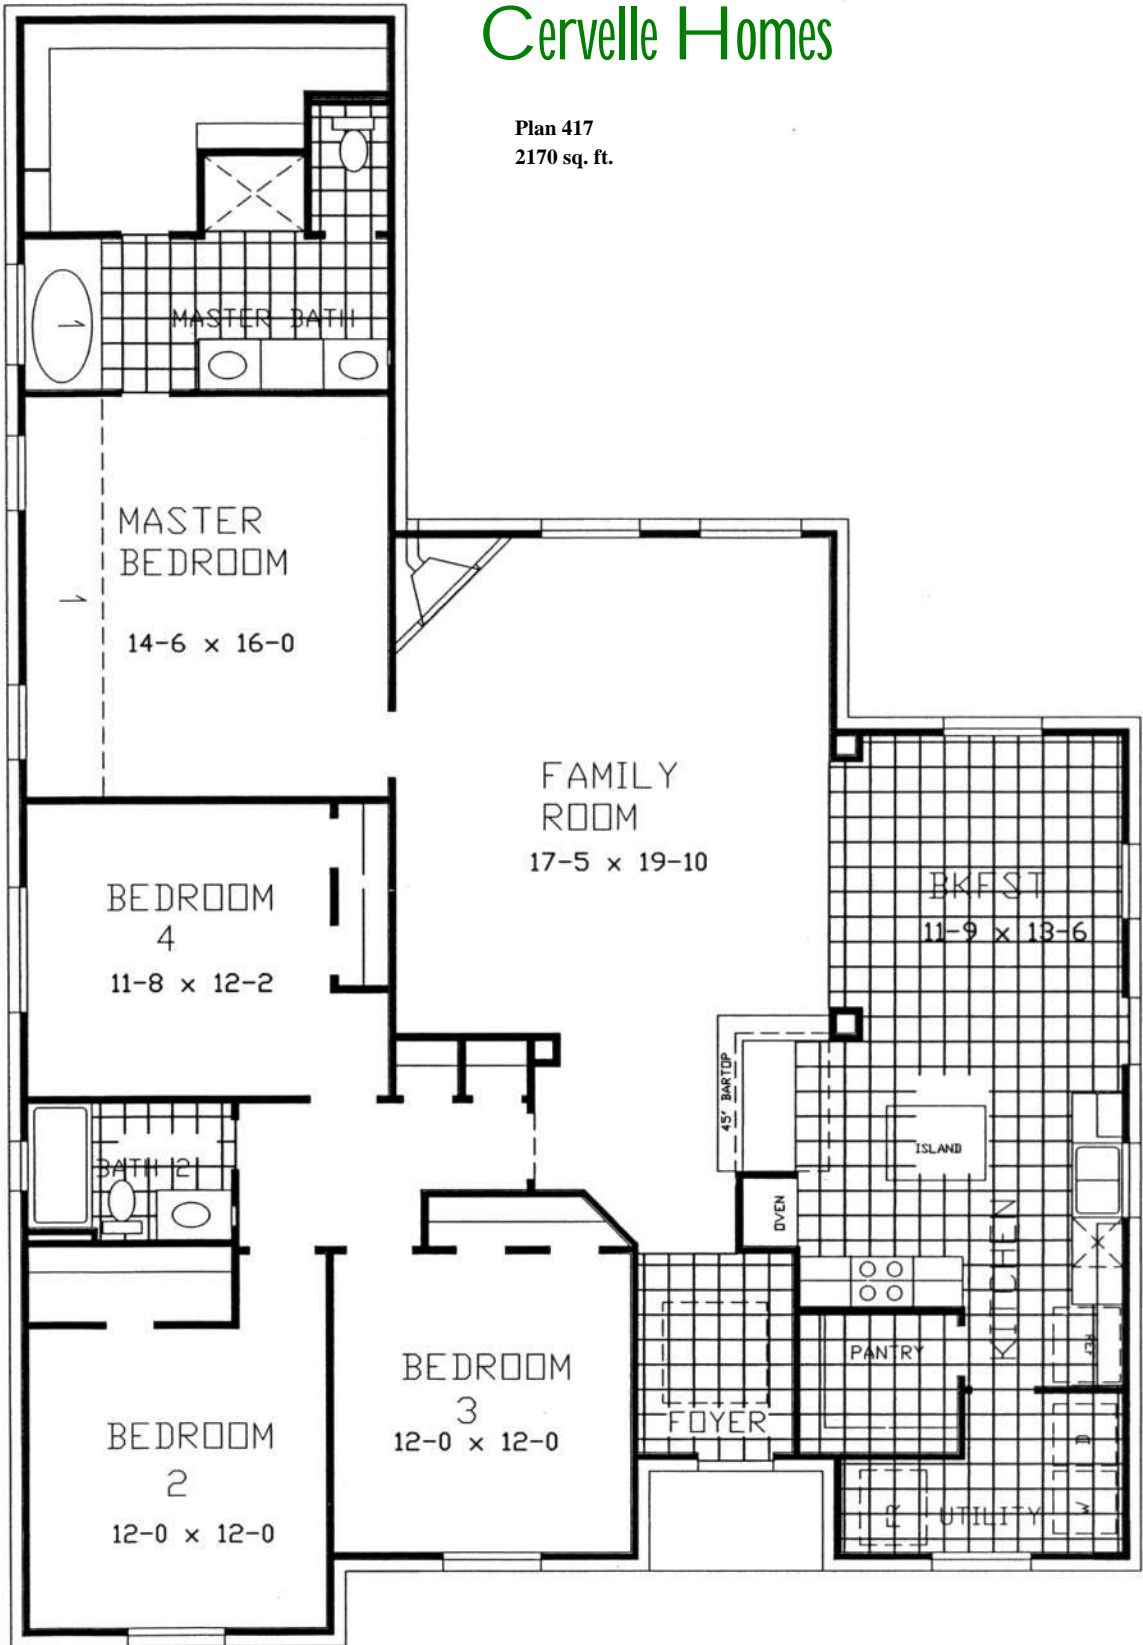

# Cervelle Homes

Plan 417  
2170 sq. ft.

417 PLAN  
2170 SQ. FT.