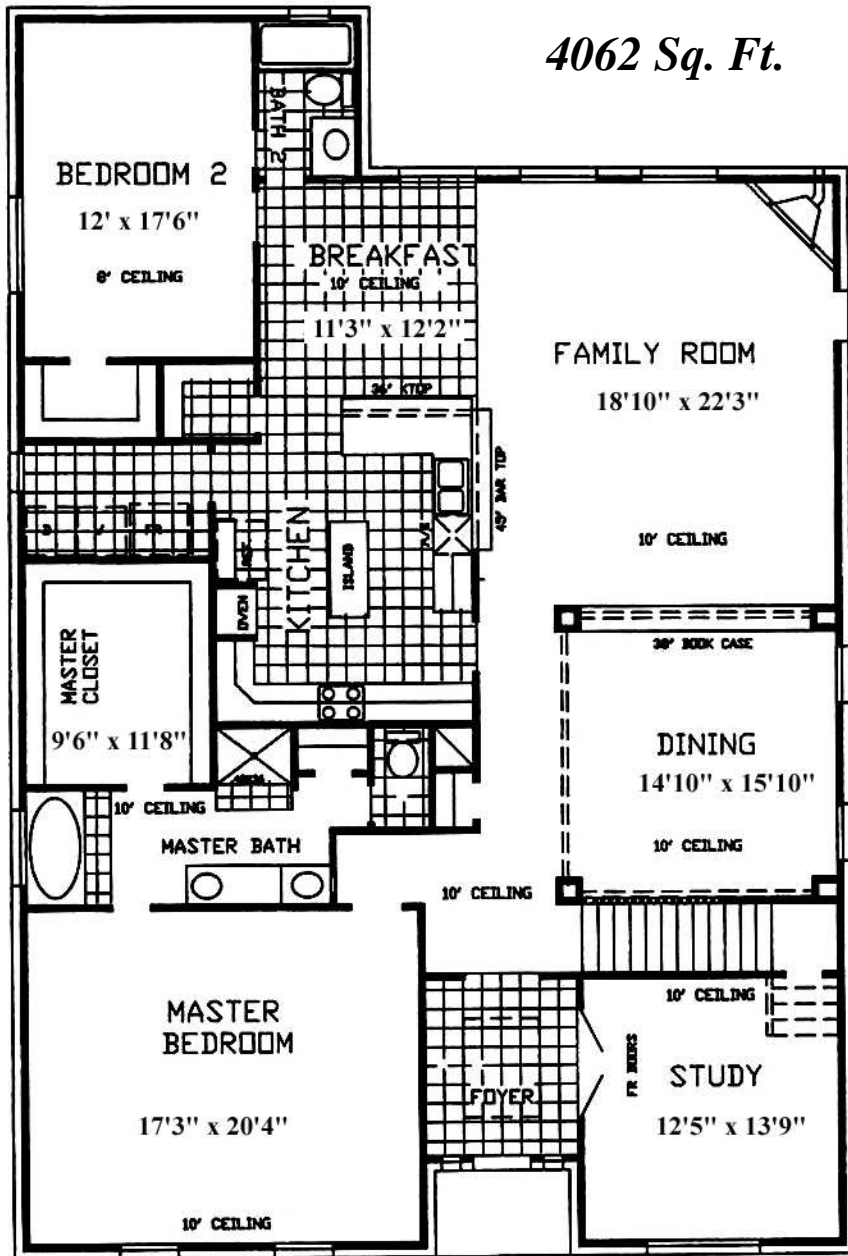

Cervelle Homes

Plan 427

4062 Sq. Ft.

427 PLAN
4062 SQ. FT.