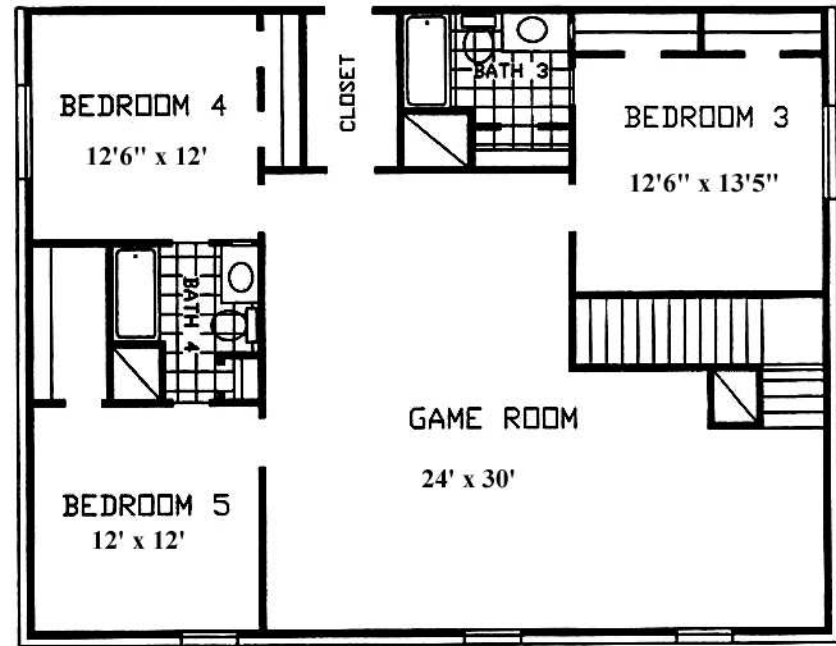

Cervelle Homes

Plan 427

4062 Sq. Ft.

427 PLAN
4062 SQ. FT.