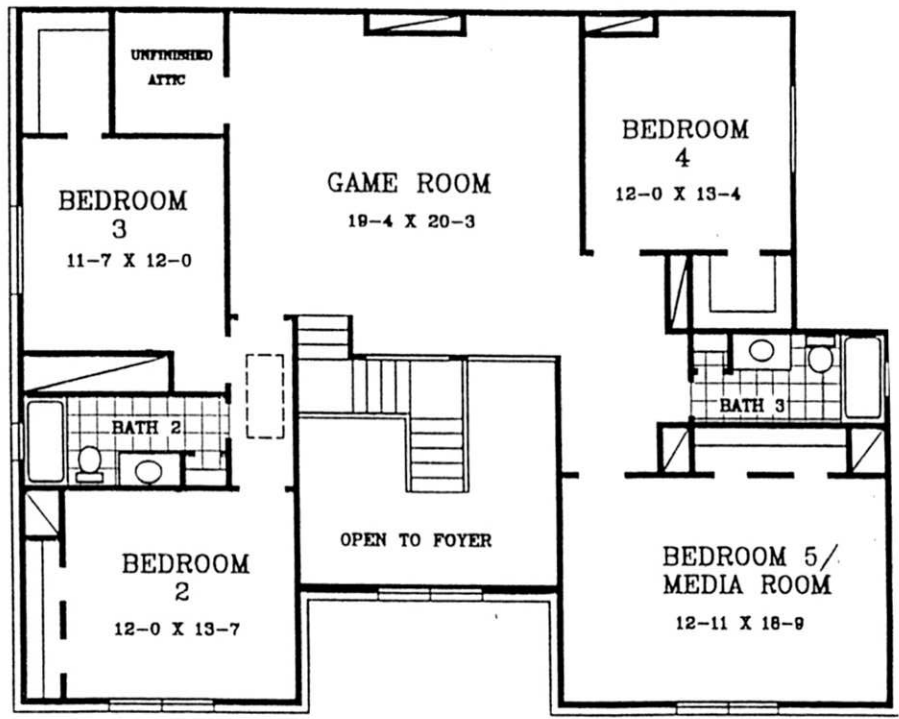

*Cervelle Homes*

432 PLAN

4435 SQ.FT.

FIRST FLOOR

SECOND FLOOR