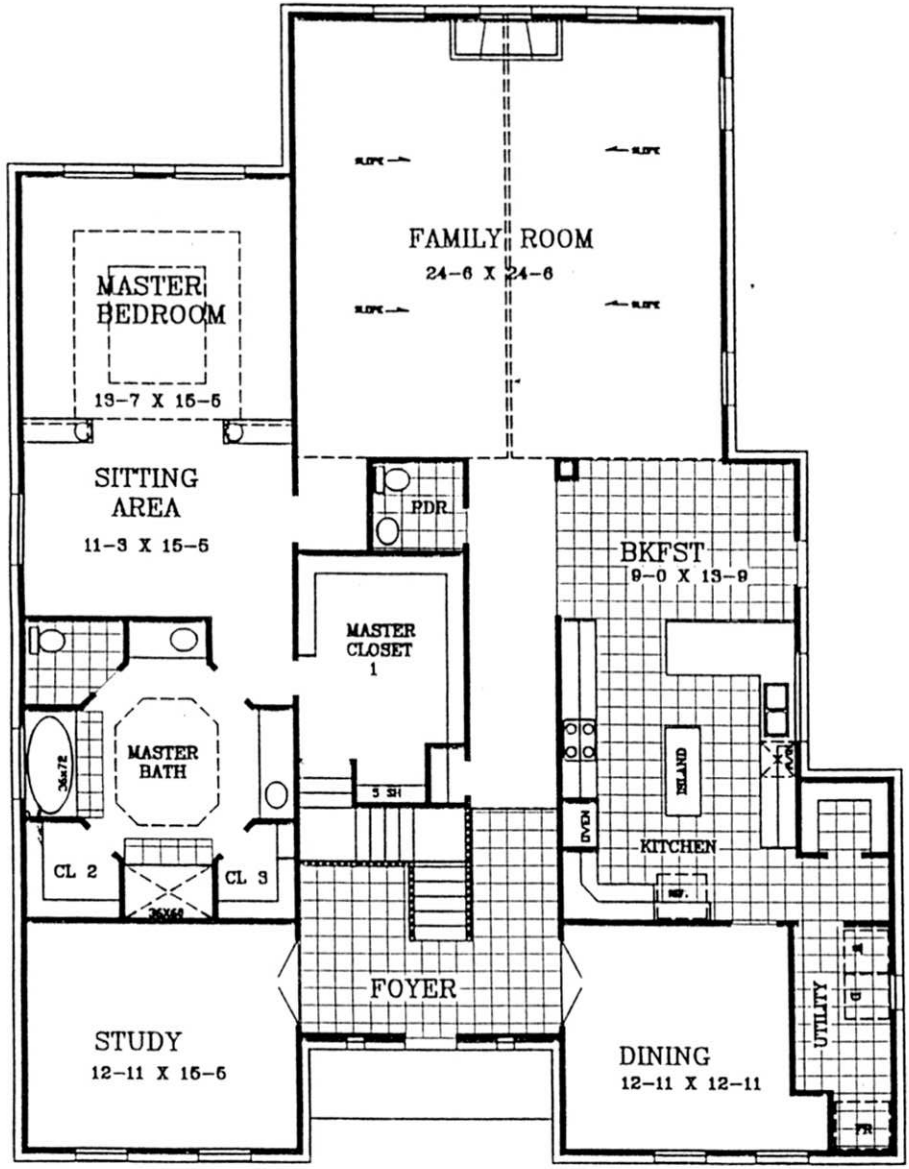

*Cervelle Homes*

432 PLAN

4435 SQ.FT.

FIRST FLOOR

SECOND FLOOR